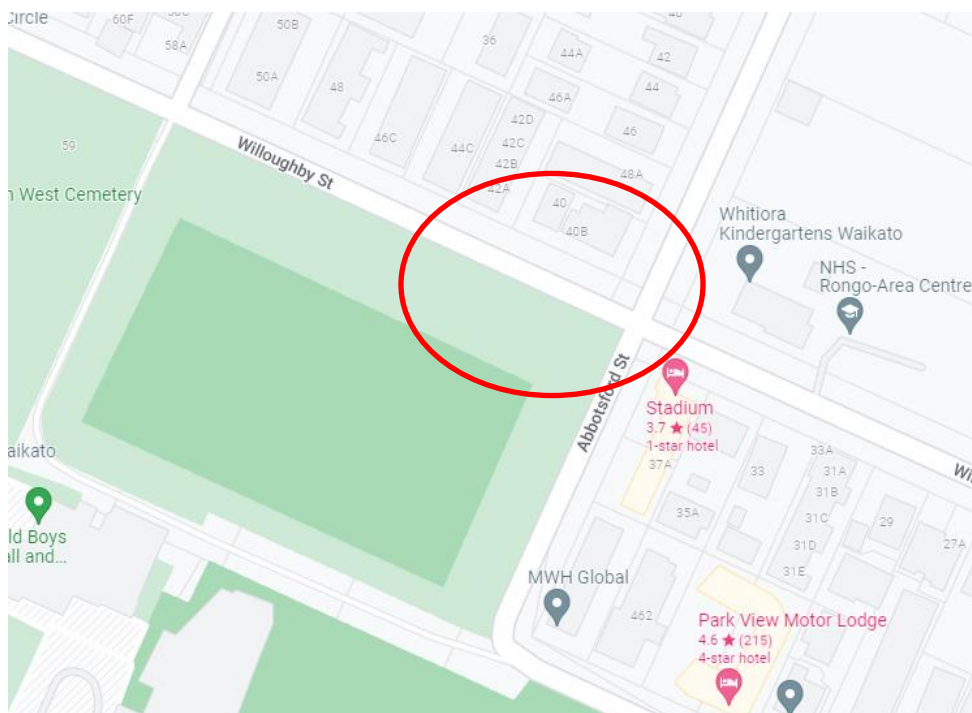

# BUS LOCATION

## **DROP OFF (MORNING)**

**Corner of Willoughby & Abbotsford Street in Whitiora. 9am to 9.15am**

## **PICK-UP (AFTERNOON)**

**Corner of Willoughby & Abbotsford Street in Whitiora. 3.30pm**